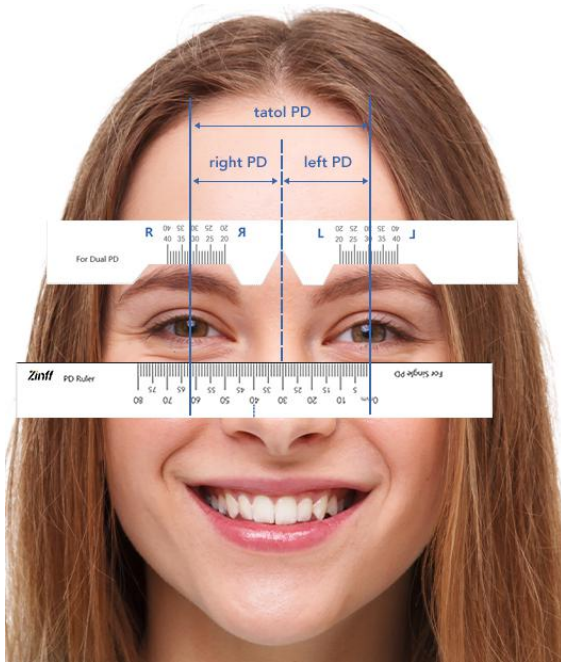

Zinff Printable PD Ruler

If a credit card fits in this box, your print scale is correct.

1. Print this page to "actual size" or setting "custom scale" to 100% using A4 paper.
2. Check if your print scale is correct by placing a credit card in the card box.
3. Cut out the ruler template along the dotted line, then fold along the solid line.
4. When measuring your single PD, use the ruler template for Single PD.
5. When measuring your dual PD, use the ruler template for Dual PD.

Measure Single PD step-by-step instructions:

1. Stand 8 inches (20 cm) away from a mirror.
2. Close your right eye. Align the ruler to your left pupil center across your eyebrow/under your eyes.
3. Open your right eye and read the distance between the center of your two pupils.

Measure Dual PD step-by-step instructions:

1. Stand 8 inches (20 cm) away from a mirror with the ruler centered on the bridge of your nose.
2. Close one eye at a time and read the distance between the center of your nose and the open eye pupil.